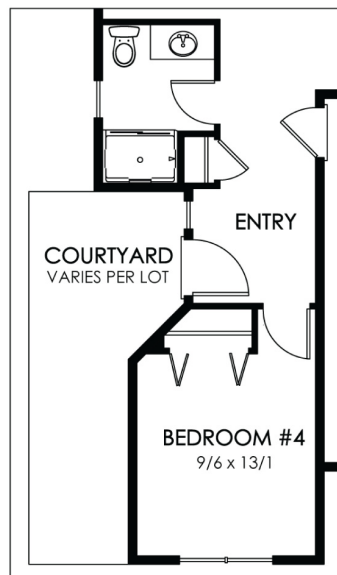

Willamette Landing

Presented by Legend Homes

The Alesa | 1,947 SF

3 Bedrooms | Opt 4th Main Floor Bedroom
Up to 3 Baths | Raised Ceiling Master Suite
Great Room | Den | 2-Car Garage

LEGEND
HOMES

LegendHomes.com

For more information
please call: 503-620-8080 x236

Willamette Landing

Presented by Legend Homes

1,947 SF

■ Main Floor 860 SF

■ Upper Floor 1087 SF

■ MAIN FLOOR
BEDROOM & BATH OPTION

LEGEND
HOMES