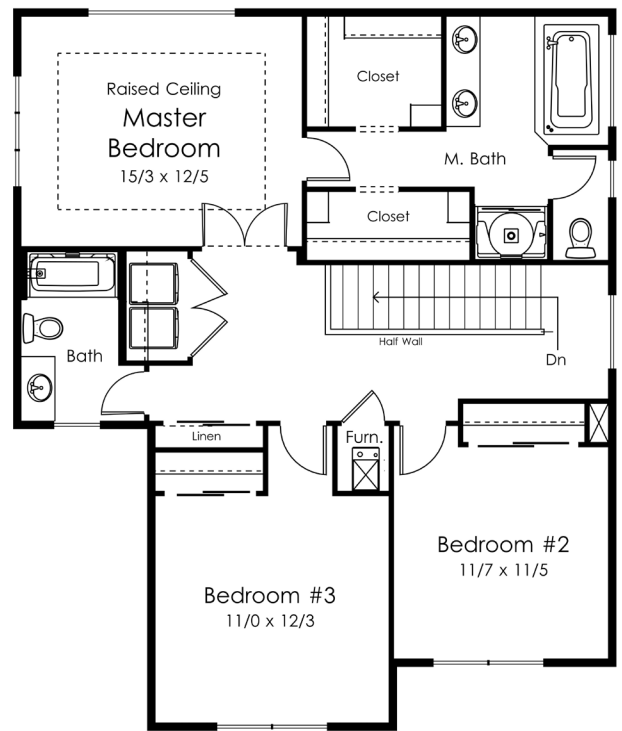

Willamette Landing

Presented by Legend Homes

The Alesa | 1,947 SF

3 Bedrooms | Opt 4th Main Floor Bedroom
Up to 3 Baths | Raised Ceiling Master Suite
Great Room | Den | 2-Car Garage

LEGEND
HOMES

LegendHomes.com

For more information
please call: 503-620-8080 x236

Willamette Landing

Presented by Legend Homes

1,947 SF

■ Main Floor 860 SF

■ Upper Floor 1087 SF

■ MAIN FLOOR
BEDROOM & BATH OPTION

LEGEND
HOMES