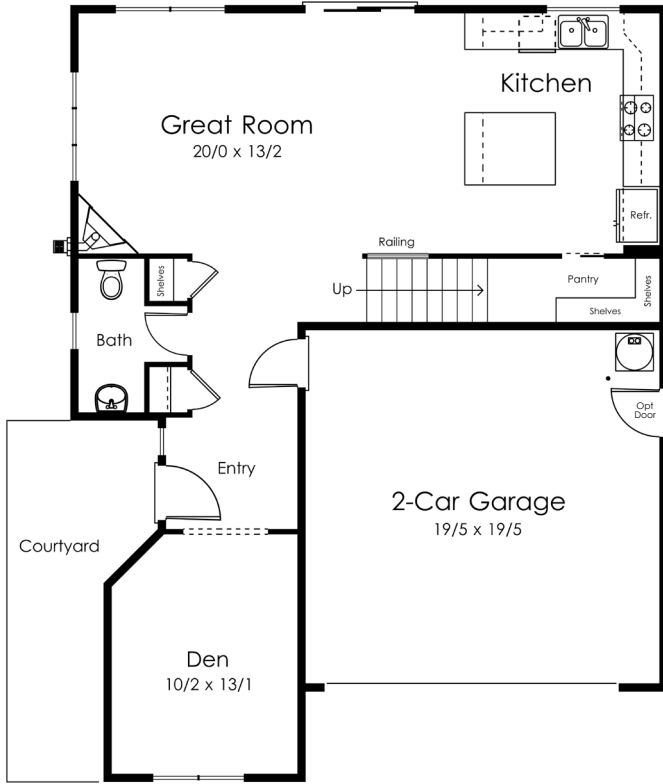

Willamette Landing

Presented by Legend Homes

The Alesa | 1,947 SF

3 Bedrooms | Opt 4th Main Floor Bedroom
Up to 3 Baths | Raised Ceiling Master Suite
Great Room | Den | 2-Car Garage

LEGEND
HOMES

LegendHomes.com

For more information
please call: 503-620-8080 x236

Willamette Landing

Presented by Legend Homes

1,947 SF

■ Main Floor 860 SF

■ Upper Floor 1087 SF

■ MAIN FLOOR
BEDROOM & BATH OPTION

LEGEND
HOMES