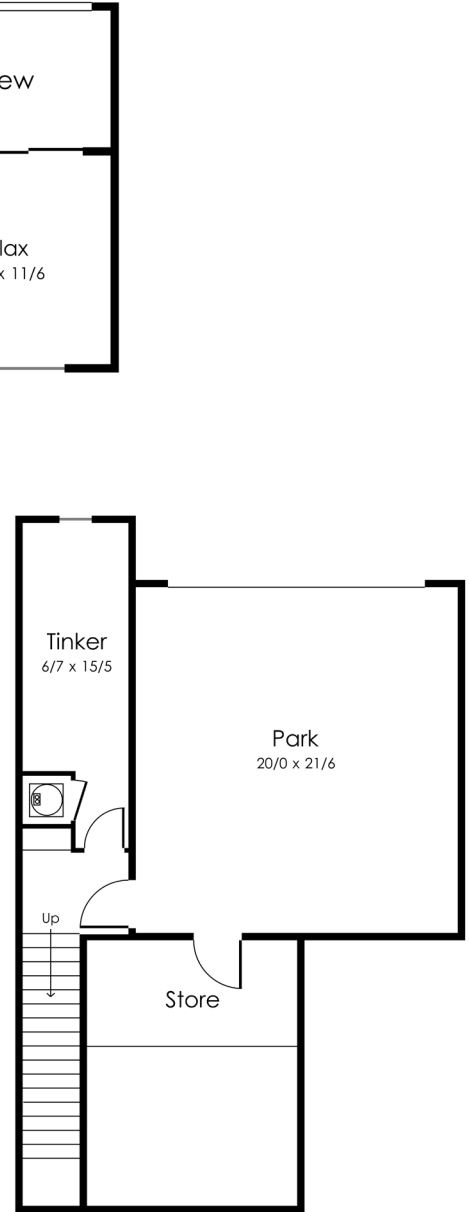

Legend at Villebois

NW Collection

Bonneville | 2,781 SF

3 Bedroom Suites (including main level) | Ample Gathering Areas

Flexible Space | Outdoor Space

Parking with Abundance of Storage

LEGEND
HOMES

[LegendHomes.com](https://www.LegendHomes.com)

For more information
please call: 503-482-5964

Legend at Villebois

NW Collection

2,781 SF

■ Main Floor 1455 SF

■ Upper Floor 1061 SF

■ Garage Floor 265 SF

LEGEND
HOMES