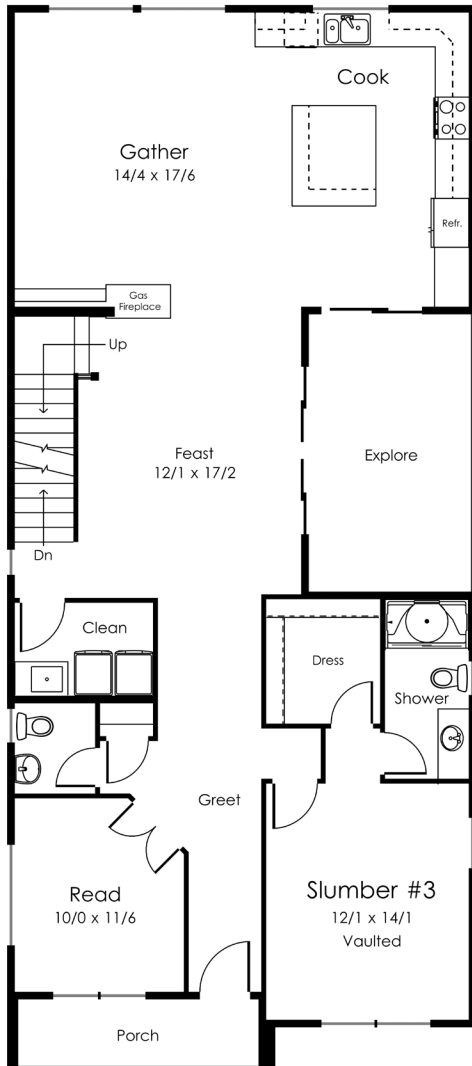

Legend at Villebois

NW Collection

Bonneville | 2,781 SF

3 Bedroom Suites (including main level) | Ample Gathering Areas

Flexible Space | Outdoor Space

Parking with Abundance of Storage

LEGEND
HOMES

[LegendHomes.com](https://www.LegendHomes.com)

For more information
please call: 503-482-5964

Legend at Villebois

NW Collection

2,781 SF

■ Main Floor 1455 SF

■ Upper Floor 1061 SF

■ Garage Floor 265 SF

LEGEND
HOMES