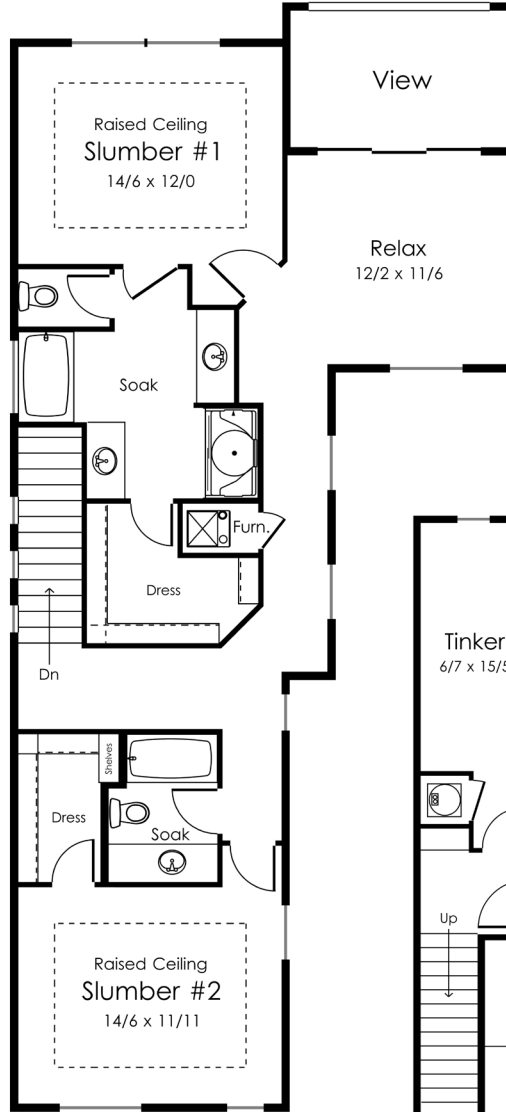

Legend at Villebois

NW Collection

Bonneville | 2,781 SF

3 Bedroom Suites (including main level) | Ample Gathering Areas

Flexible Space | Outdoor Space

Parking with Abundance of Storage

LEGEND
HOMES

[LegendHomes.com](https://www.LegendHomes.com)

For more information
please call: 503-482-5964

Legend at Villebois

NW Collection

2,781 SF

■ Main Floor 1455 SF

■ Upper Floor 1061 SF

■ Garage Floor 265 SF

LEGEND
HOMES