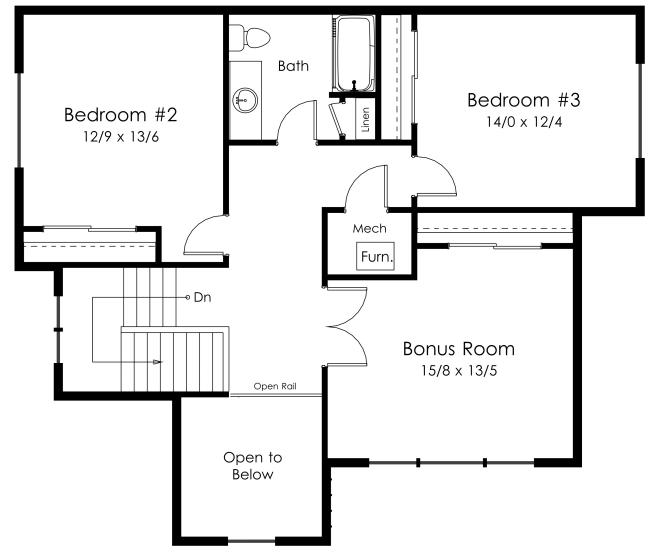

Legend at *Russell Gardens*

Presented by Legend Homes

THE MCKENZIE - 2,551 SF

Master Suite on Main Floor
3 Bedrooms | 2.5 Baths | Great Room
Bonus Room | 2-Car Garage

LEGEND
HOMES

LegendHomes.com

For more information
please call: (541) 760-4742

The MCKENZIE

Presented by Legend Homes

2,551 SF

■ Main Floor 1550 SF

■ Upper Floor 1001 SF

LEGEND
HOMES

LegendHomes.com

For more information
please call: (541) 760-4742