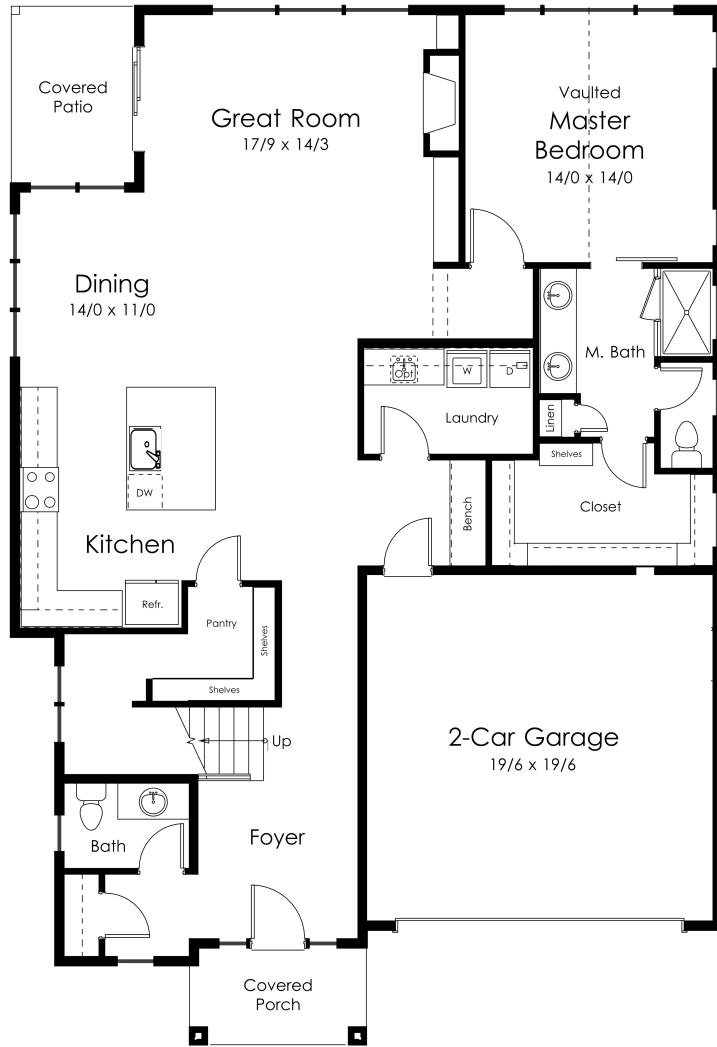

Legend at *Russell Gardens*

Presented by Legend Homes

THE MCKENZIE - 2,551 SF

Master Suite on Main Floor
3 Bedrooms | 2.5 Baths | Great Room
Bonus Room | 2-Car Garage

LEGEND
HOMES

LegendHomes.com

For more information
please call: (541) 760-4742

The MCKENZIE

Presented by Legend Homes

2,551 SF

■ Main Floor 1550 SF

■ Upper Floor 1001 SF

LEGEND
HOMES

LegendHomes.com

For more information
please call: (541) 760-4742